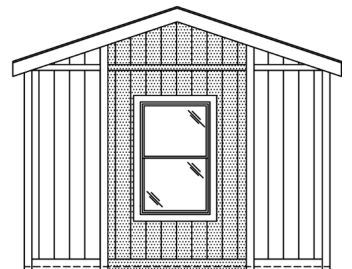

THE TEMPO SERIES

The Tempo

Imagine

14' x 40'

DIMENSIONS

536 sf

LIVING SPACE

1

BEDROOMS

1

BATHROOMS

OVERVIEW

13'4" Single Wide 1 Bedroom Home for Sale

Heritage Home Center

(425) 353-5464

or **Request Firm Quote**

EMAIL US

01 FLOOR PLAN

536 SQ FT · 14' x 40'

02 FRONT ELEVATION

FRONT SIDEWALL

BACK SIDEWALL

FRONT ENDWALL

BACK ENDWALL

OPT. FRONT ENDWALL

The Tempo Imagine

1 Bedrooms | 1 Bathrooms | 536 sq ft

STANDARD FEATURES

- ✓ 8' Tall Ceilings
- ✓ LP SmartSide Panel Siding with 5/50 Year Warranty
- ✓ Weather Resistant House Wrap Under Siding
- ✓ Sherwin Williams Paint, both Interior and Exterior
- ✓ Tape and Texture Drywall with Square Corners
- ✓ 2" x 6" Exterior Walls Tempo
- ✓ Energy Star Rated Home
- ✓ Hardwood Cabinets with 42" Tall Overhead Cabinets
- ✓ 6" Recessed LED Lighting
- ✓ Ceiling Fan Ready in Living Room and Bedrooms
- ✓ Fiberglass Tubs and Showers
- ✓ Stainless Steel Appliances featuring 18 cu. ft. Top Freezer
- ✓ Pfister Faucets Throughout featuring Stainless Steel Pull Down in Kitchen Faucet
- ✓ 36" Stainless Steel European Range Hood Tempo
- ✓ Congoleum LUX Vinyl Flooring
- ✓ Shaw 25 ounce Stain Resistant Carpet
- ✓ Kwikset Door Hardware featuring Thumbblatch Front Door
- ✓ Architectural Shingles with Lifetime Warranty (Limited)
- ✓ Programmable ecoBee Smart Thermostat
- ✓ Carrier SmartComfort Electric Furnace