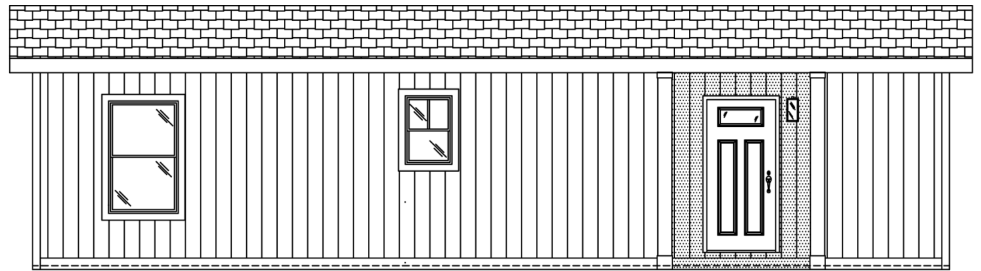

THE TEMPO SERIES

The Tempo

Imagine

14' x 40'

DIMENSIONS

536 sf

LIVING SPACE

1

BEDROOMS

1

BATHROOMS

OVERVIEW

13'4" Single Wide 1 Bedroom Home for Sale

Heritage Home Center

(425) 353-5464

or **Request Firm Quote**

EMAIL US

01 FLOOR PLAN

536 SQ FT · 14' x 40'

02 FRONT ELEVATION

FRONT SIDEWALL

BACK SIDEWALL

FRONT ENDWALL

BACK ENDWALL

OPT. FRONT ENDWALL

The Tempo Imagine

1 Bedrooms | 1 Bathrooms | 536 sq ft

STANDARD FEATURES

- ✓ 8' Tall Ceilings
- ✓ LP SmartSide Panel Siding with 5/50 Year Warranty
- ✓ Weather Resistant House Wrap Under Siding
- ✓ Sherwin Williams Paint, both Interior and Exterior
- ✓ Tape and Texture Drywall with Square Corners
- ✓ 2" x 6" Exterior Walls Tempo
- ✓ Energy Star Rated Home
- ✓ Hardwood Cabinets with 42" Tall Overhead Cabinets
- ✓ 6" Recessed LED Lighting
- ✓ Ceiling Fan Ready in Living Room and Bedrooms
- ✓ Fiberglass Tubs and Showers
- ✓ Stainless Steel Appliances featuring 18 cu. ft. Top Freezer
- ✓ Pfister Faucets Throughout featuring Stainless Steel Pull Down in Kitchen Faucet
- ✓ 36" Stainless Steel European Range Hood Tempo
- ✓ Congoleum LUX Vinyl Flooring
- ✓ Shaw 25 ounce Stain Resistant Carpet
- ✓ Kwikset Door Hardware featuring Thumbblatch Front Door
- ✓ Architectural Shingles with Lifetime Warranty (Limited)
- ✓ Programmable ecoBee Smart Thermostat
- ✓ Carrier SmartComfort Electric Furnace