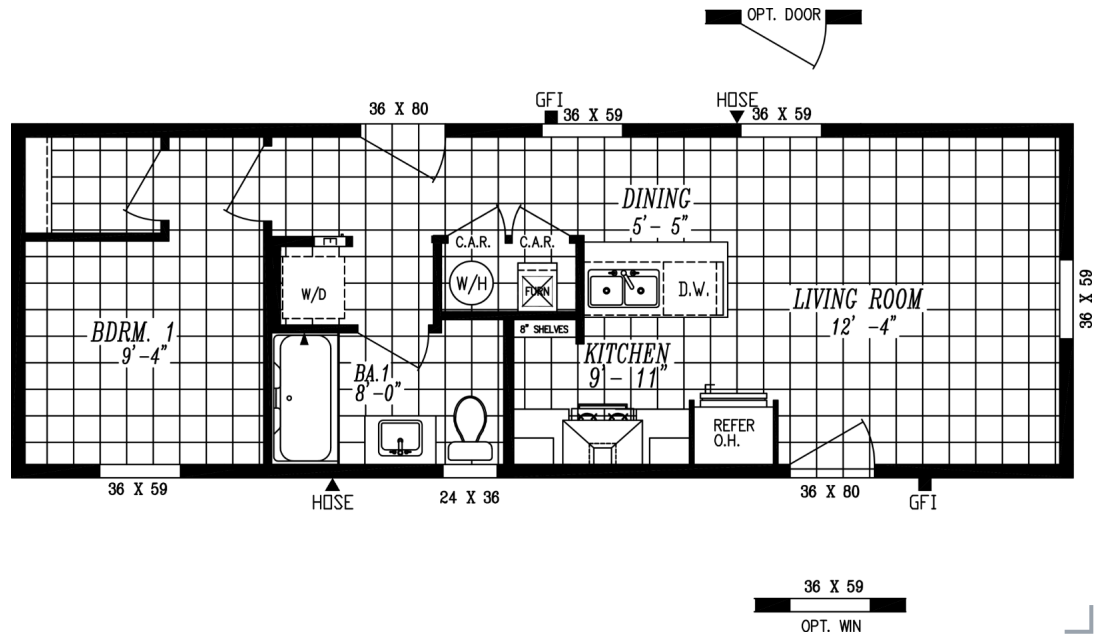

THE TEMPO SERIES

The Tempo

Imagine

14' x 40'

DIMENSIONS

536 sf

LIVING SPACE

1

BEDROOMS

1

BATHROOMS

OVERVIEW

13'4" Single Wide 1 Bedroom Home for Sale

Heritage Home Center

(425) 353-5464

or **Request Firm Quote**

EMAIL US

01 FLOOR PLAN

536 SQ FT · 14' x 40'

02 FRONT ELEVATION

FRONT SIDEWALL

BACK SIDEWALL

FRONT ENDWALL

BACK ENDWALL